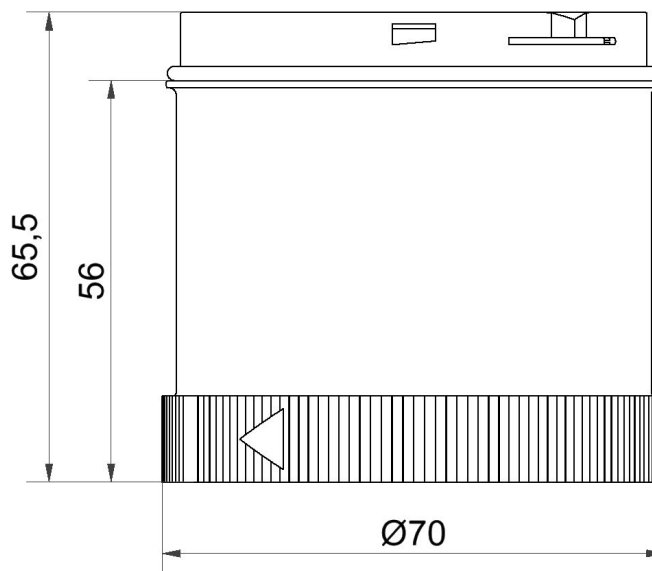

Modular Signal Towers / KombiSIGN 72

Element IO-Link KS71/72 24VDC BK

DRAWING

! For additional installation and mounting information, refer to the appropriate user guide at www.werma.com. This printed copy is for information only and is subject to alteration.