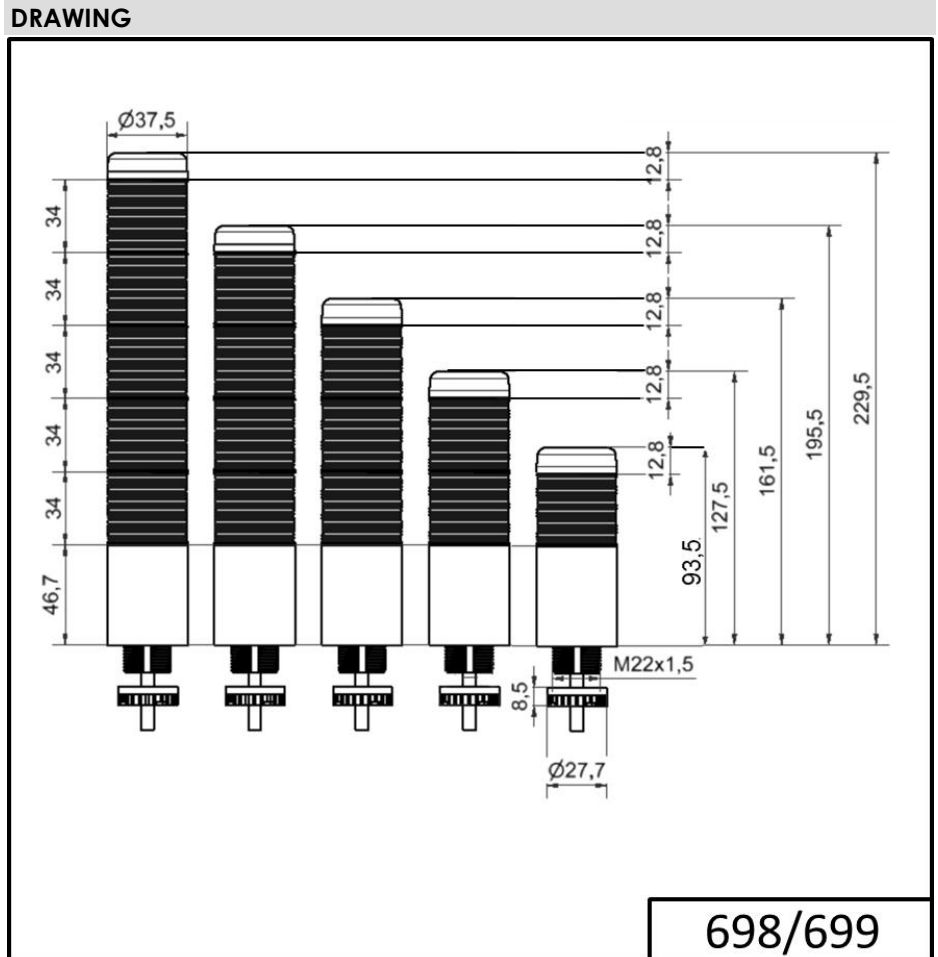

Completely pre-assembled Signal Towers / KOMPAKT 37
K37 cable EM 12VAC/DC YE/RD

Optical signal image	Permanent

! For additional installation and mounting information, refer to the appropriate user guide at www.werma.com. This printed copy is for information only and is subject to alteration.