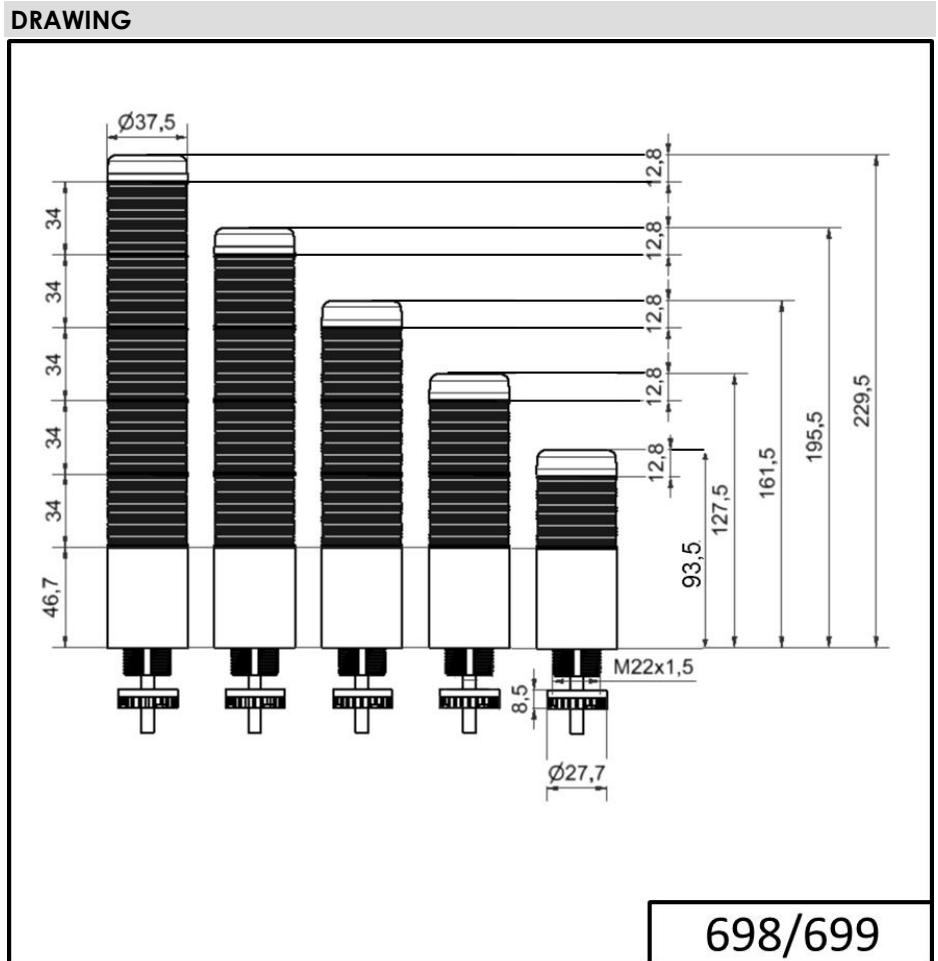

Completely pre-assembled Signal Towers / KOMPAKT 37  
**K37 plug EM Pulse tone 12VAC/DC GN/RD**

Part No.:	699.220.74
Series:	Kompakt 37

MECHANICAL DATA	
Height	141 mm
Diameter	38 mm
Materials	PC
Dome colour	Green Red
Housing colour	Black
Protection category	IP65
Connection	M12 plug 5-pole
Cable entry	Membrane grommet
Cable entry minimum	d = 1 mm
Cable entry maximum	d = 9 mm
Tension relief	Pull-out protection
Type of fixing	Built-in mounting
Service life optical	50,000 h maximum
Acoustic service life	5,000 h minimum
Working temperature minimum	-20°C
Working temperature maximum	+50°C
UL Type Rating	Type 12 Type 4X
Weight with packaging	90 g
Product weight	90 g

ELECTRICAL DATA	
Operating voltage	12V
Operating voltage type	AC/DC
Operating voltage type	50Hz
Operating voltage tolerance	+/- 10%
Rated operational voltage	12 VDC
Rated operational current	195 mA
Rated inrush current	500 mA
Protection class	Protection class 2
Pollution degree	3 In the connection area: 2

OPTICAL DATA	
Light source	LED
Light colour	Green Red
Optical signal image	Permanent

For additional installation and mounting information, refer to the appropriate user guide at [www.werma.com](http://www.werma.com). This printed copy is for information only and is subject to alteration.

Completely pre-assembled Signal Towers / KOMPAKT 37  
**K37 plug EM Pulse tone 12VAC/DC GN/RD**

ACUSTICAL DATA	
Volume/dB(max) at 1m distance	80,0 dB (A)
Acoustic signal image	Pulse tone
Audio frequency	2900 Hz