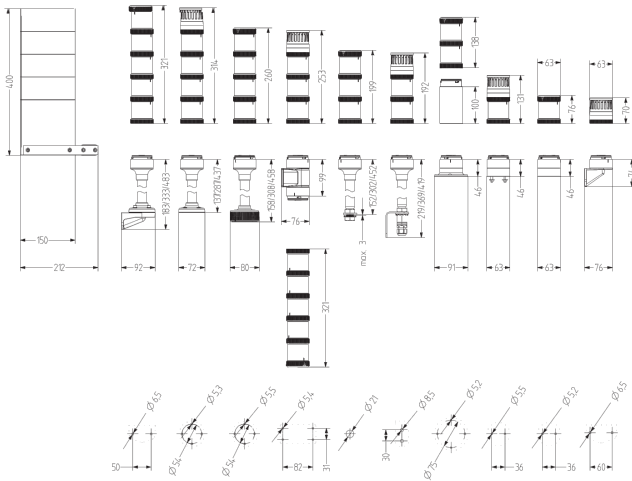

YLL

ORDER NO.

901 007 900

YLL Steady beacon module

- Steady light beacon module for Eco-Modul 60 modular signal tower
- BA15d base for 4W incandescent bulb
- High degree of protection IP66, UL 4/4X/13
- Very good price-performance ratio
- Easy, finger-safe bulb replacement

Technical data

Leakage current	0,003 A
Beacon type	Steady beacon
Duty cycle	100 %
Operating temperature	-30 °C / +60 °C
Degree of protection	IP66 & UL Type 4/4x/13
Weight	63 g