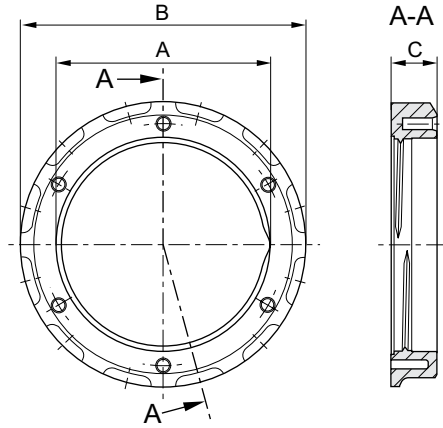

Preparation of compressed air → Maintenance units and components

**Series AS2**  
Accessories

**Panel nut, Series AS2-MBR-...-W06**

00124065

00123311

Part No.	A	B	C	Material					
<b>R412006372</b>		48	8	Polyamide					