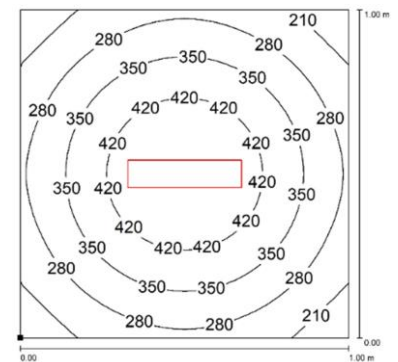

PRODUCT FEATURES

Power usage	13 W
Power supply	24 Vdc
Light source	LED
Electrical connection	Cable 3m (10ft)
Color temperature	5000K, CRI 80
Luminous flux	1300 lm
Efficiency	100 lm/W
Light beam angle	120°
Housing	Anodized aluminum
Front protection	Tempered satin glass
Protection index	IP69
Impact resistance	IK06
Operating temperature	-20°C to + 45°C (-04°F to +113°F)
Weight	1,00 kg (2,20 lb)
Agency approvals	CE, RoHS

Mounting

NOTE: Installation Height: 1m