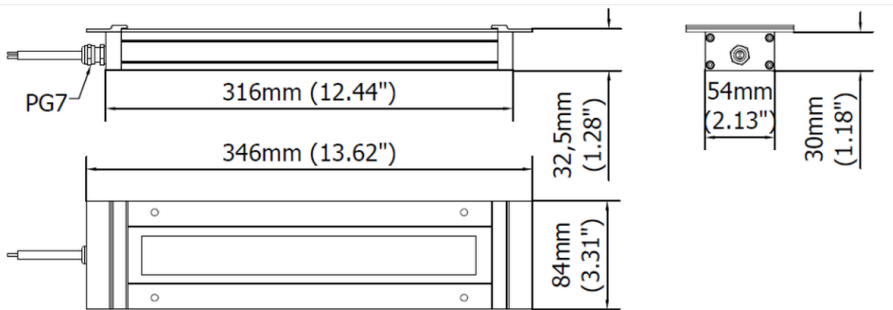

PRODUCT FEATURES

Power usage	13 W
Power supply	24 Vdc
Light source	LED
Electrical connection	Cable 3m (10ft)
Color temperature	5000K, CRI 80
Luminous flux	1300 lm
Efficiency	100 lm/W
Light beam angle	120°
Housing	Anodized aluminum
Front protection	Tempered satin glass
Protection index	IP69
Impact resistance	IK06
Operating temperature	-20°C to + 45°C (-04°F to +113°F)
Weight	1,00 kg (2,20 lb)
Agency approvals	CE, RoHS

Mounting

NOTE: Installation Height: 1m