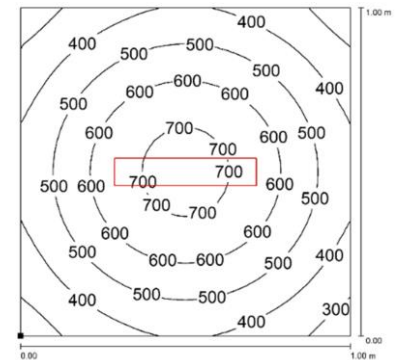

PRODUCT FEATURES

Power usage	19,5 W
Power supply	24 Vdc
Light source	LED
Electrical connection	Cable 3m (10ft)
Color temperature	5000K, CRI 80
Luminous flux	2000 lm
Efficiency	103 lm/W
Light beam angle	120°
Housing	Anodized aluminum
Front protection	Tempered satin glass
Protection index	IP69
Impact resistance	IK06
Operating temperature	-20°C to + 45°C (-04°F to +113°F)
Weight	1,30 kg (2,80 lb)
Agency approvals	CE, RoHS

Mounting

NOTE: Installation Height: 1m