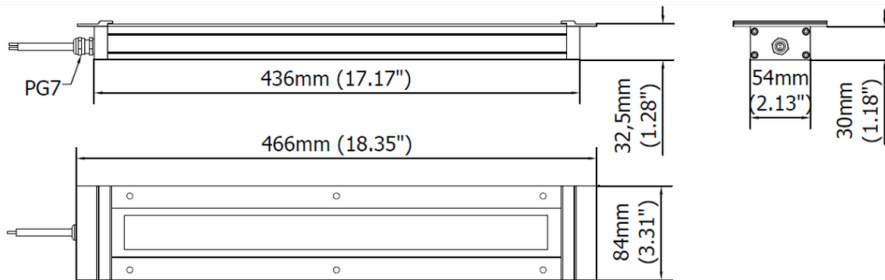

PRODUCT FEATURES

Power usage	19,5 W
Power supply	24 Vdc
Light source	LED
Electrical connection	Cable 3m (10ft)
Color temperature	5000K, CRI 80
Luminous flux	2000 lm
Efficiency	103 lm/W
Light beam angle	120°
Housing	Anodized aluminum
Front protection	Tempered satin glass
Protection index	IP69
Impact resistance	IK06
Operating temperature	-20°C to + 45°C (-04°F to +113°F)
Weight	1,30 kg (2,80 lb)
Agency approvals	CE, RoHS

Mounting

NOTE: Installation Height: 1m